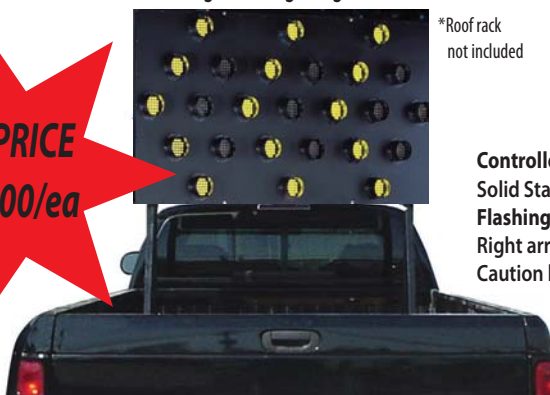

## VM - 306025H

The Ver-Mac VM-306025H is a 30" x 60" roof mounted arrow board made of aluminum, containing 25 Halogen lights.

\*Roof rack not included

**Controller:**  
Solid State Electronics (no relay mechanism)  
**Flashing mode:**  
Right arrow, Left arrow, Double arrow, Chevron, Sequential, Caution bar and Four corner.