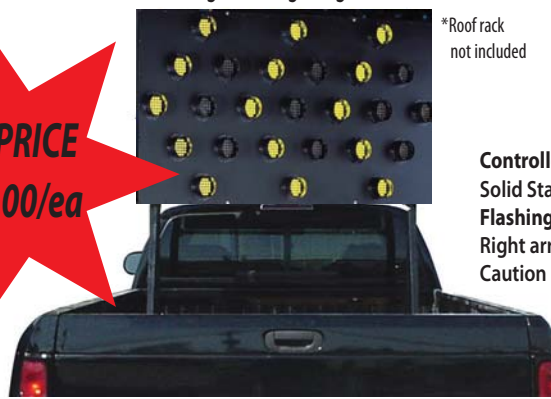

## VM - 306025H

The Ver-Mac VM-306025H is a 30" x 60" roof mounted arrow board made of aluminum, containing 25 Halogen lights.

\*Roof rack not included

**Controller:**  
Solid State Electronics (no relay mechanism)  
**Flashing mode:**  
Right arrow, Left arrow, Double arrow, Chevron, Sequential, Caution bar and Four corner.